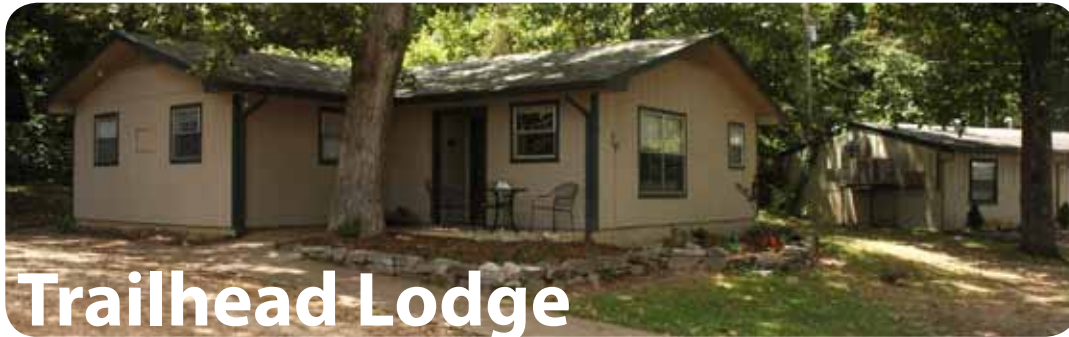

New Life Ranch Sleeping Facilities

Trailhead Lodge

The Trailhead Lodge is located near the center of camp. It has three rooms with a variety of sleeping arrangements. Each room has a private bath. Trailhead lodge has a common area with couches and chairs as well as a full kitchen. There is an extra $25 a night charge for each Trailhead Lodge room.

Room 1:

Beds: 2
Individual Bedding: 1 double, 1 bunk bed
Individual Capacity: 3-4
Family Capacity: 1 family
Sinks: 1
Showers: 1
Toilets: 1