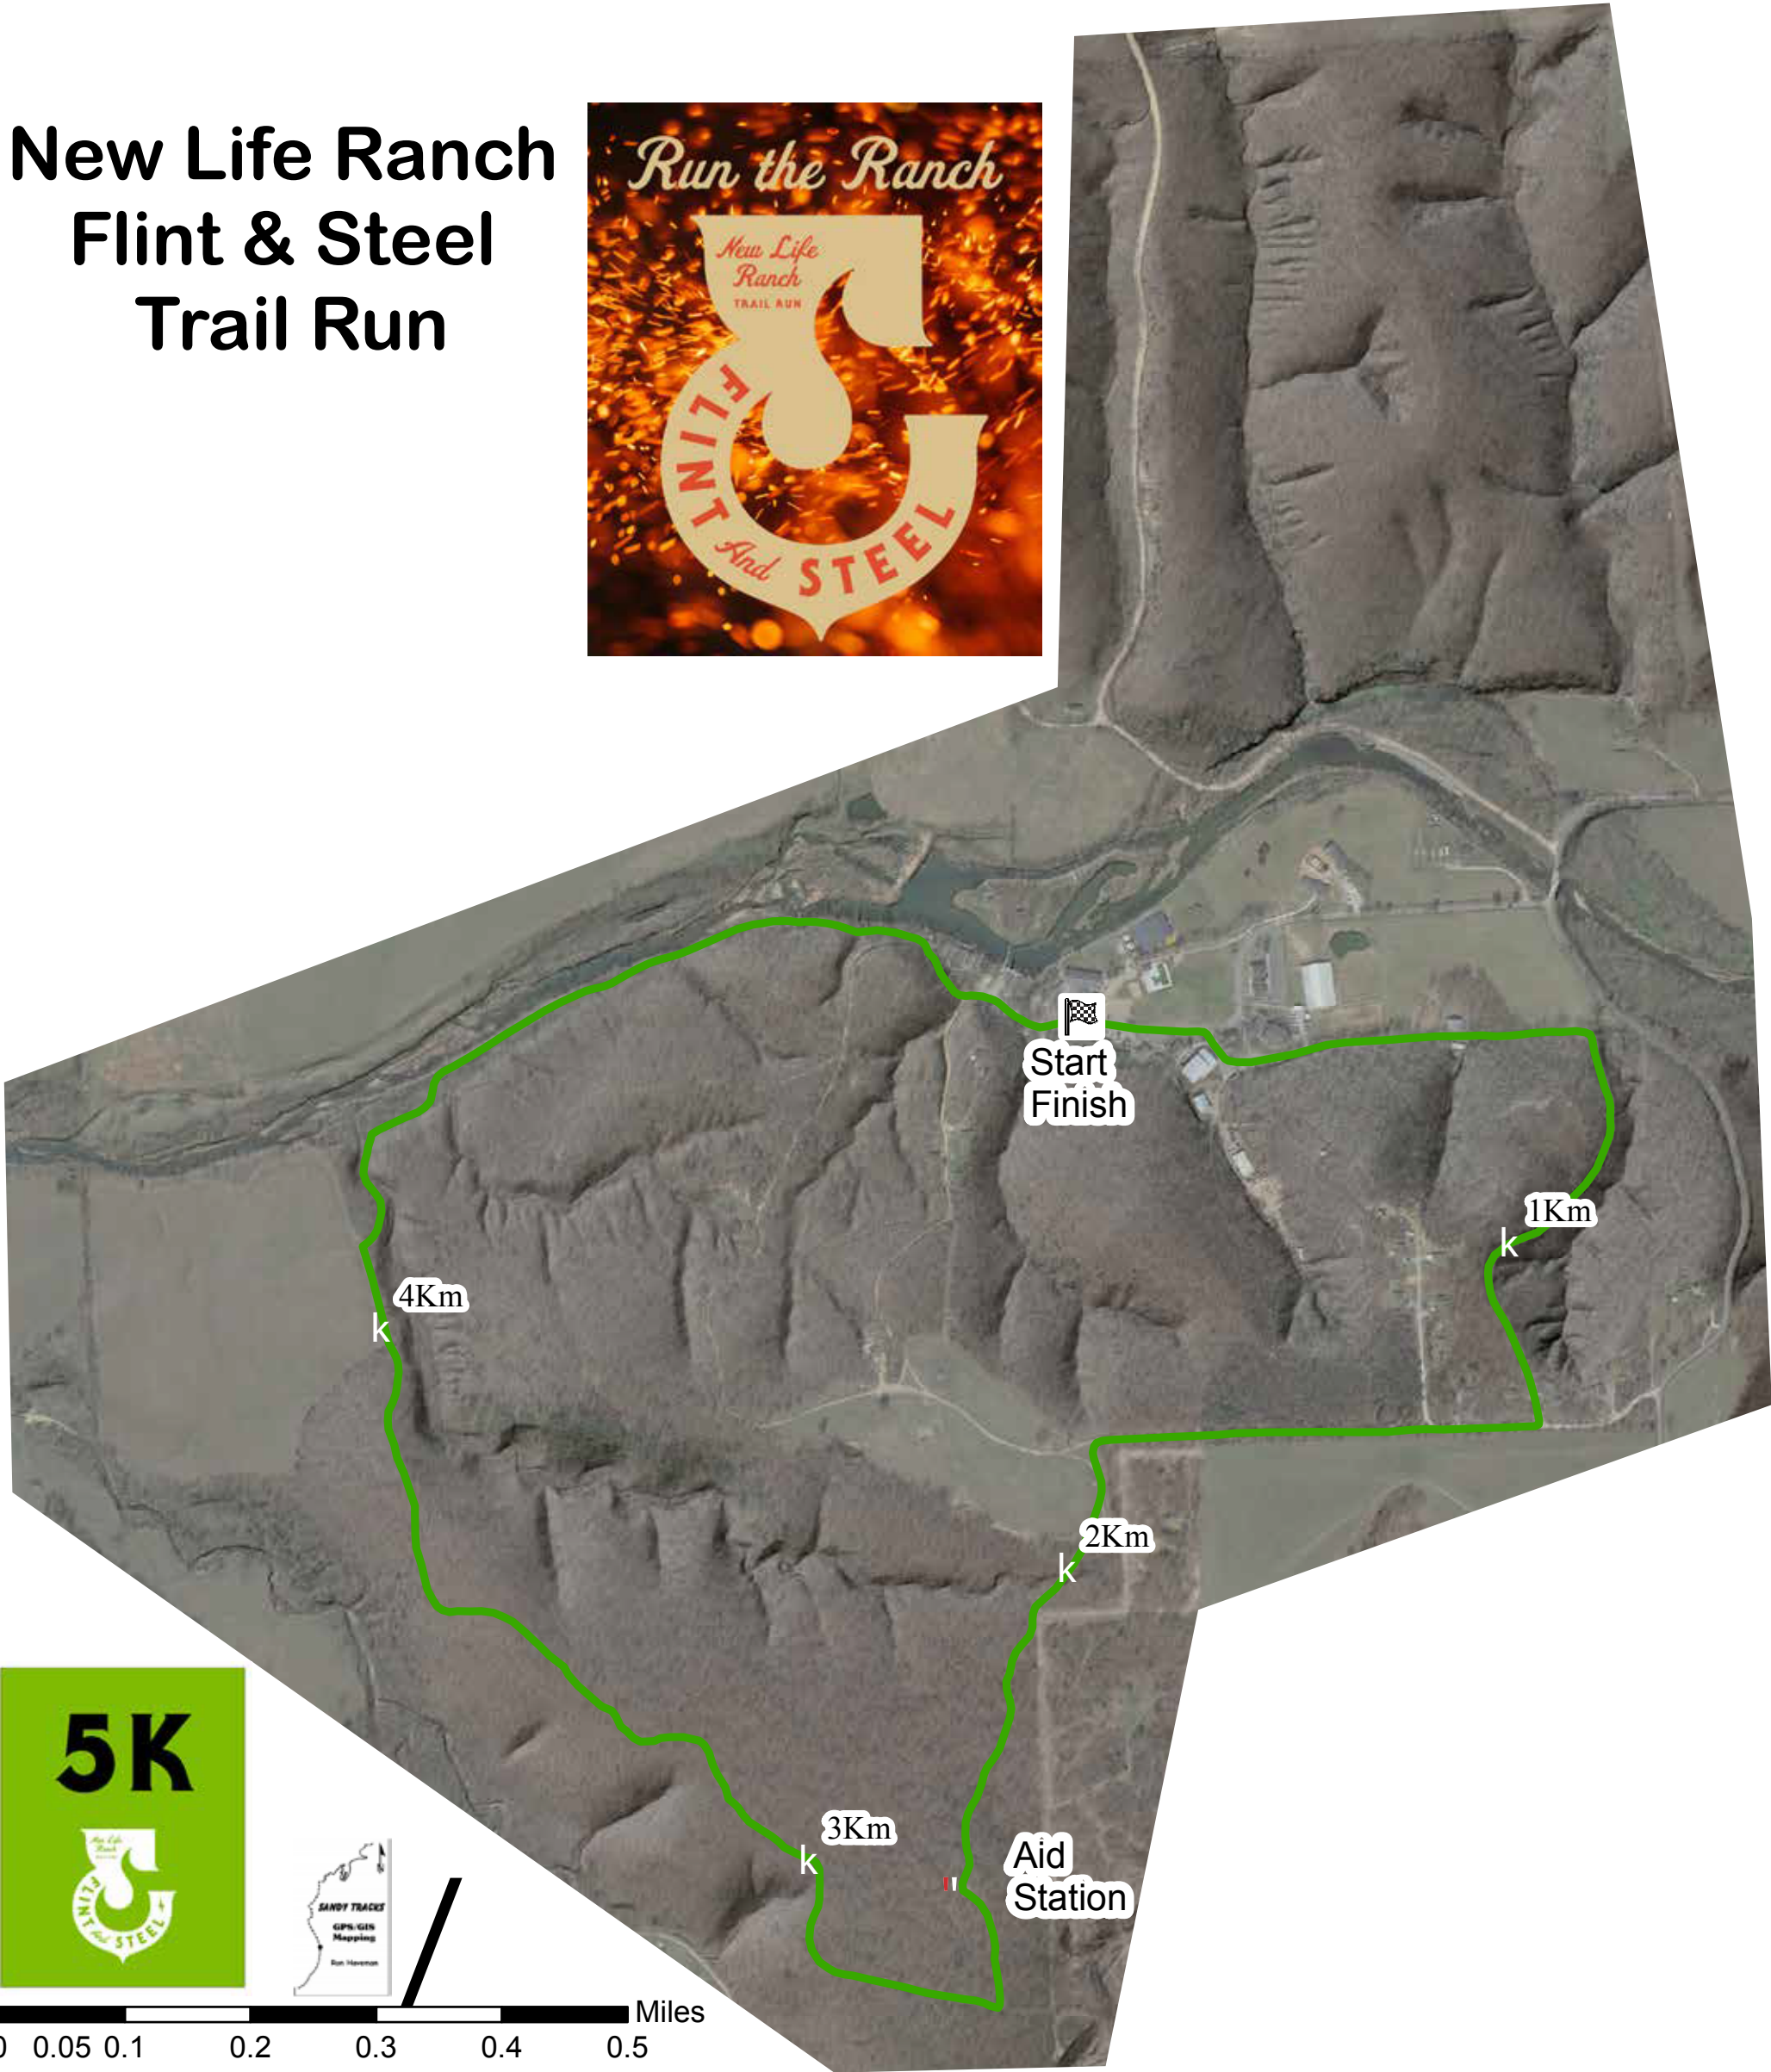

5km Course Map

New Life Ranch Flint & Steel Trail Run

5k Elevation Profile